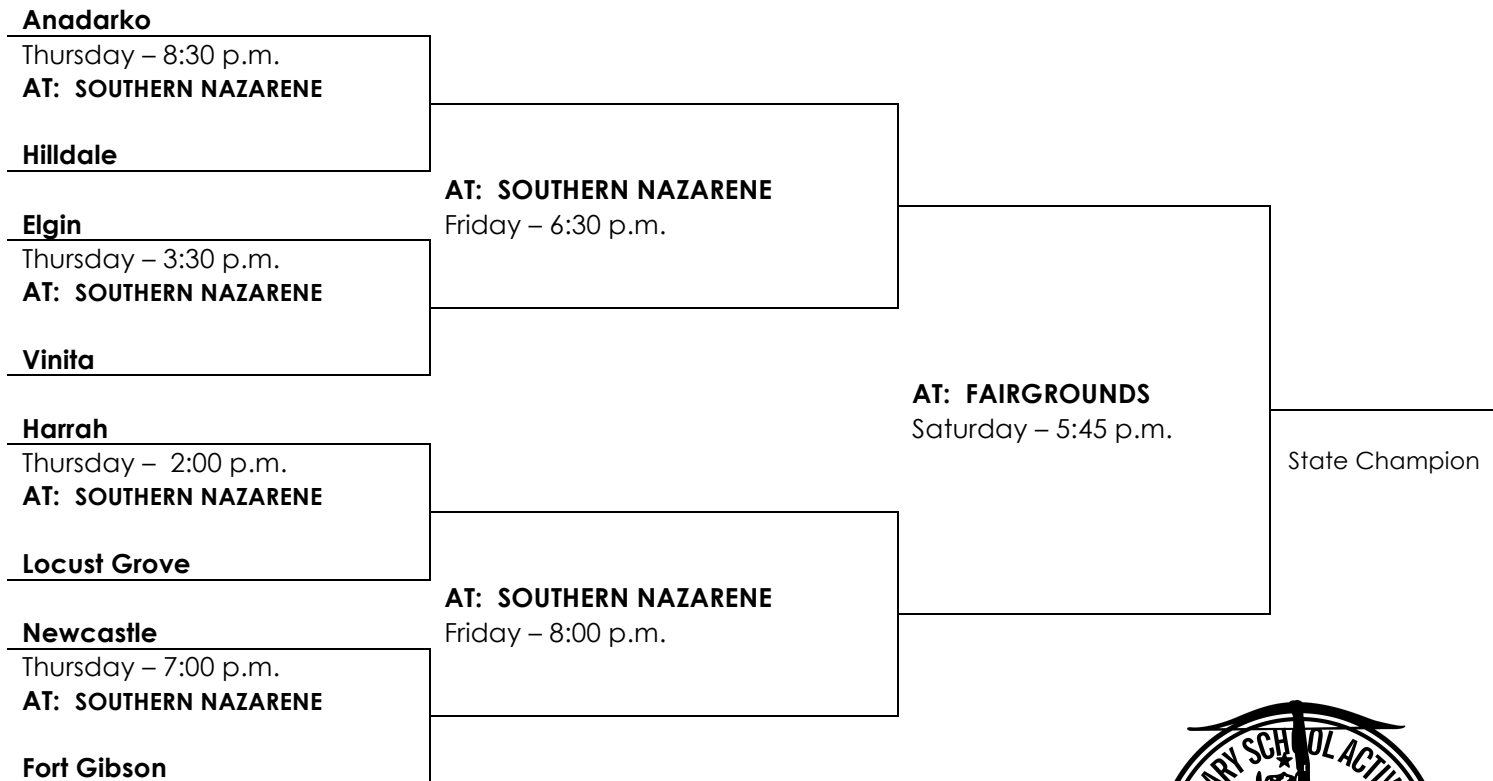

2015 STATE BASKETBALL CHAMPIONSHIP TOURNAMENT

(March 12-13-14)

FAIRGROUNDS : INTERSECTION OF I-40 AND I-44, OKLAHOMA CITY-MANAGER-OSSAA
 OKLAHOMA CITY UNIVERSITY: 1716 NW 27TH OKLAHOMA CITY- MANAGER, GREG KERSGEITER
 SOUTHERN NAZARENE UNIVERSITY: 6729 NW J39TH EXPRESSWAY BETHANY MANAGER: KEVIN INGRAM

CLASS 4A GIRLS

CLASS 4A BOYS